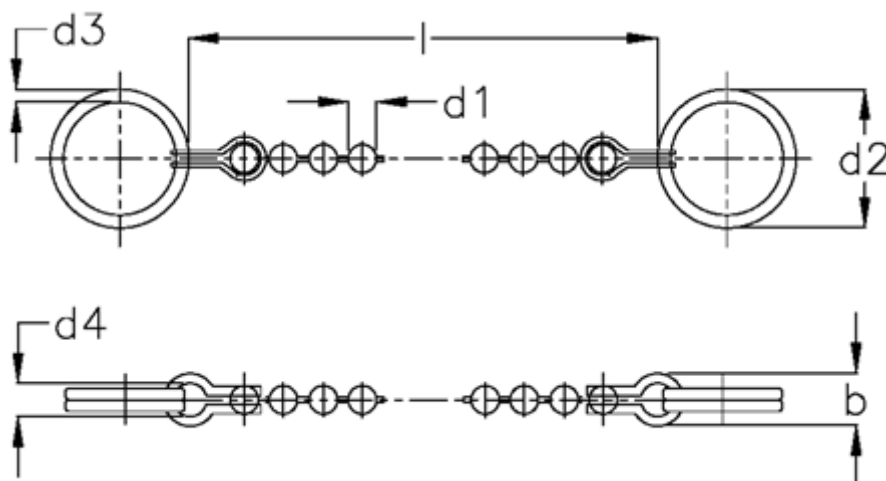

Article number: 2001550024
Description: E+G Ball chain
GN 111-500-24

Measures

b	= 6
d1	= 3.5
d2	= 24
d3	= 1.5
d4	= 4
l	= 500
Static load (N)	= 100